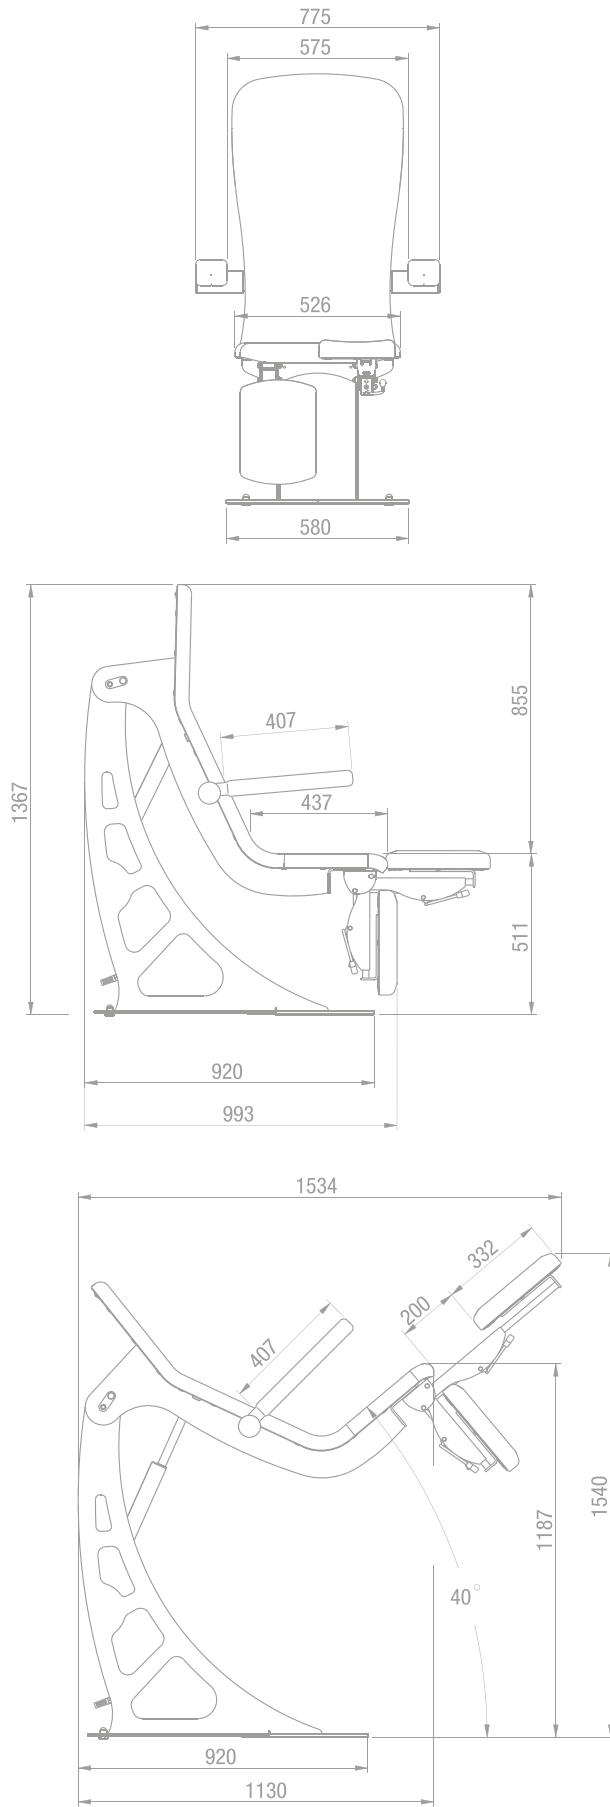

POLIUM®

AVAILABLE COLOURS

85 – SPRUCE		NEW
08 – PERSIMMON		
86 – COLONIAL BLUE		
87 – GLACIER		
88 – EXPRESSO		
32 – BLUE		CLASSIC
93 – COTTAGE		
35 – RED		
34 – YELLOW		
91 – WHITE		
92 – MARINE		
56 – DARKNESS		
57 – ANTISTATIC		
64 – GRAPE		VITAMIN
66 – SWEET		
63 – CEDRAT		
67 – LAGOON		
80 – SKY		COSY
81 – SEA GREEN		
65 – LILAC		
96 – TIN		
82 – MOUSE GREY		
83 – NATURAL		
84 – CHOCOLATE