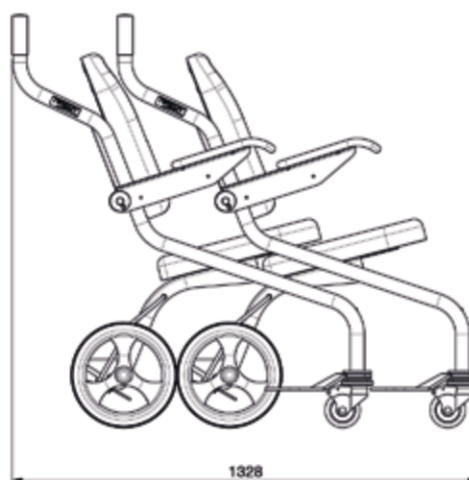

60140-01 (x2)